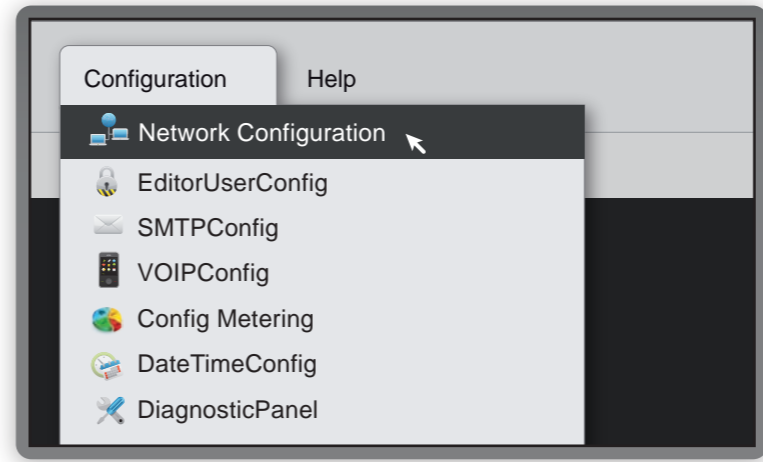

4.2 Login as USER: editor · PASSWORD: 00000

4.3 Open Project CBSE_Demo

2

Connections

3

Local Setup

4.4 Set up network connection

4.5 Fill in your own IP configuration