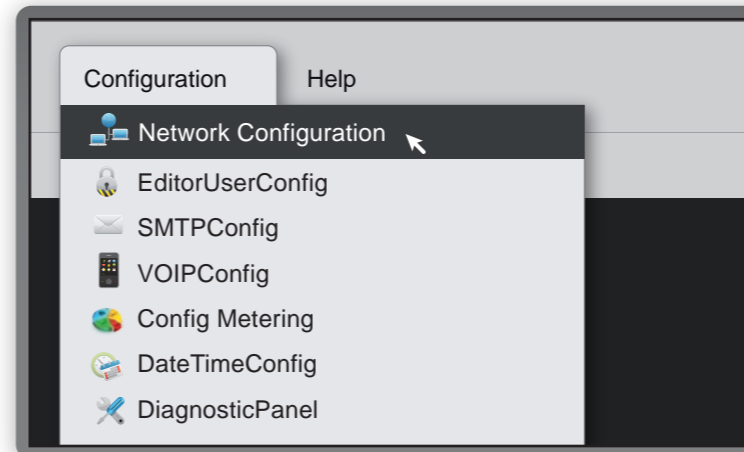

Remote Setup

4

Configuration

4.1 Switch ON the CBSE

4.3 Login as USER: editor · PASSWORD: 00000

4.5 Set up network connection

4.2 Open browser in your PC and enter the following IP

4.4 Open Project CBSE_Demo