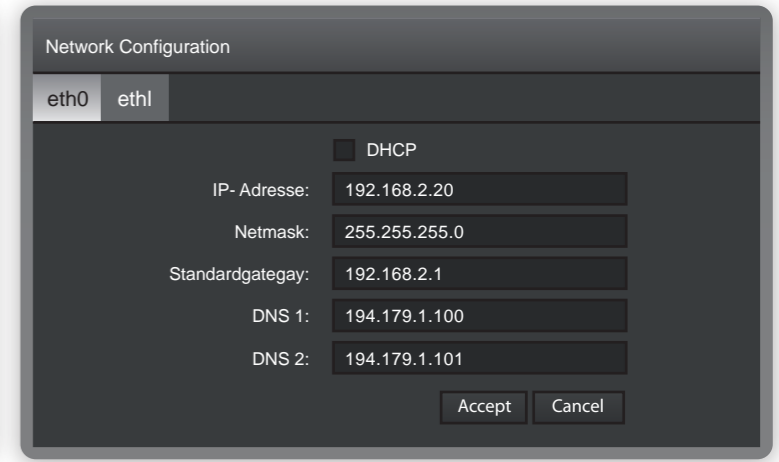

4.2 Login as USER: editor · PASSWORD: 00000

4.3 Open Project CBSE_Demo

2

Connections

3

Local Setup

4.4 Set up network connection

4.5 Fill in your own IP configuration