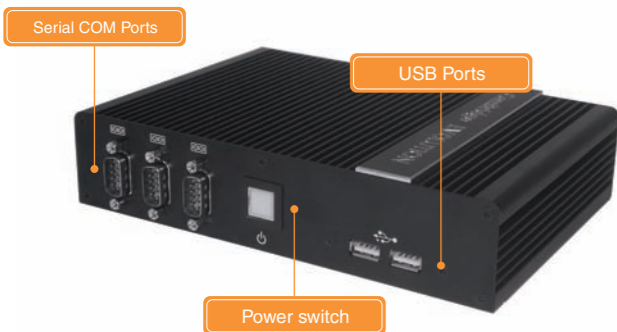

Connections

3