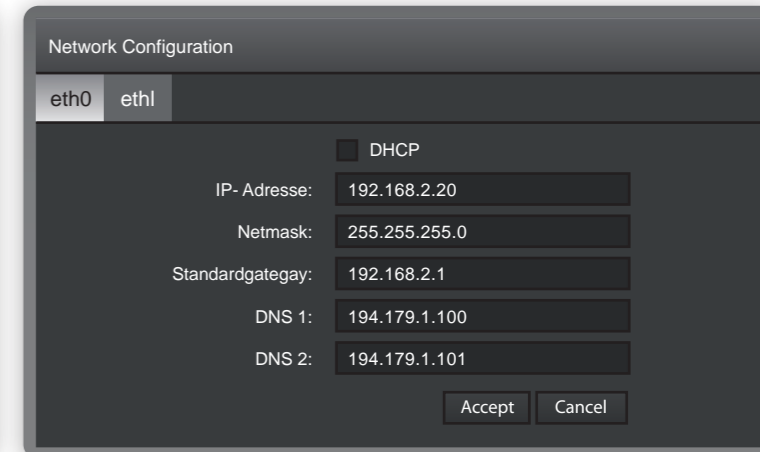

4.6 Fill in your own IP configuration

5

Go on and explore...

Congratulation ...

IPAS GmbH
Grabenstrasse 149a
D-47057 Duisburg
Tel.: +49 203 37867-0
Fax: +49 203 37867-10
email: support@ipas-products.com
web: www.ipas-products.com
© 2011 IPAS GmbH Duisburg