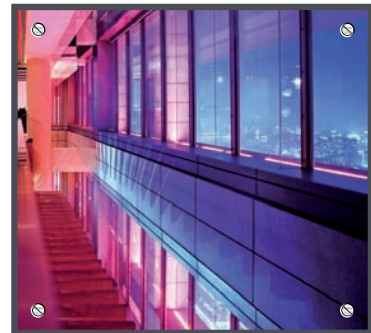

BILTON LED LIGHTING

ADHESIVE TAPE	SEPARABLE EACH	LED/m	V DC	W/m	EMISSION ANGLE	WIDE	HEIGHT	IP

SMD LED / PRINTET CIRCUIT BOARD FLEXIBLE · 18-FL-2448

tipo 3M	50 mm	60	24	4,8	120°	10 mm	4 mm	20

	Ref.	PVP/m
AMBER	18-FL-2448-IP20-A	29,00 €
RED	18-FL-2448-IP20-R	29,00 €
GREEN	18-FL-2448-IP20-G	29,00 €
BLUE	18-FL-2448-IP20-B	29,00 €
WHITE	18-FL-2448-IP20-NW	29,00 €
WHITE WARM	18-FL-2448-IP20-WW	29,00 €

tipo 3M	50 mm	60	24	4,8	120°	10 mm	5 mm	65

	Ref.	PVP/m
AMBER	18-FL-2448-IP65-A	34,00 €
RED	18-FL-2448-IP65-R	34,00 €
GREEN	18-FL-2448-IP65-G	34,00 €
BLUE	18-FL-2448-IP65-B	34,00 €
WHITE	18-FL-2448-IP65-NW	34,00 €
WHITE WARM	18-FL-2448-IP65-WW	34,00 €