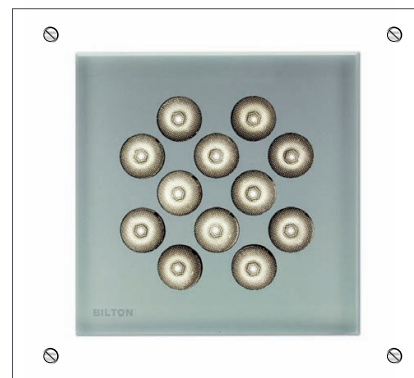

## RGB 500mA 3 X 2W

ART. NR.	LED COLOUR	LIST PRICE
60-405099	RGB	195,00

BILTON LED LIGHTING

LED LIGHTNING

TRIMLESS 1

- Integrated floor lighting for the highest desing demands.
- Low surface temperature.
- 230V 12x1,2W IP 65.
- Easily operated using the integrated DMX interface.