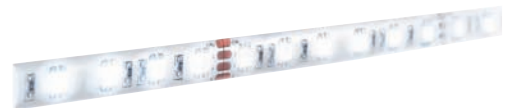

tipo 3M	100 mm	60	24	14,4	120°	10 mm	4 mm	65

	Ref.	PVP/m
AMBER	18-FL-24144-IP65-A	64,00 €
RED	18-FL-24144-IP65-R	64,00 €
GREEN	18-FL-24144-IP65-G	64,00 €
BLUE	18-FL-24144-IP65-B	64,00 €
WHITE	18-FL-24144-IP65-NW	64,00 €
WHITE WARM	18-FL-24144-IP65-WW	64,00 €
RGB	18-FL-24144-IP65-RGB	64,00 €