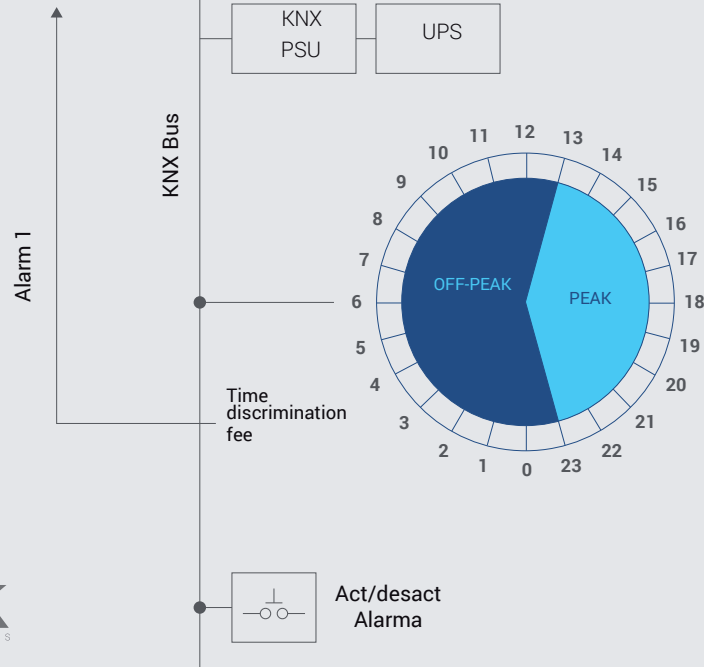

## Lamps

L1 L2 L3

## Air conditioning

L2 L3

Upper floor

Main floor

AIR CONDITIONING	UPPER FLOOR		MAIN FLOOR	
	A/C 1	A/C 2	A/C 3	A/C 4
X kW - Setpoint 1	X	night mode	X	X
X kW - Setpoint 2	X	X	X	stby mode
Time discrimination - Alarm 1	X	off	X	off
Behaviour at end of all alarms	Enable and do nothing			