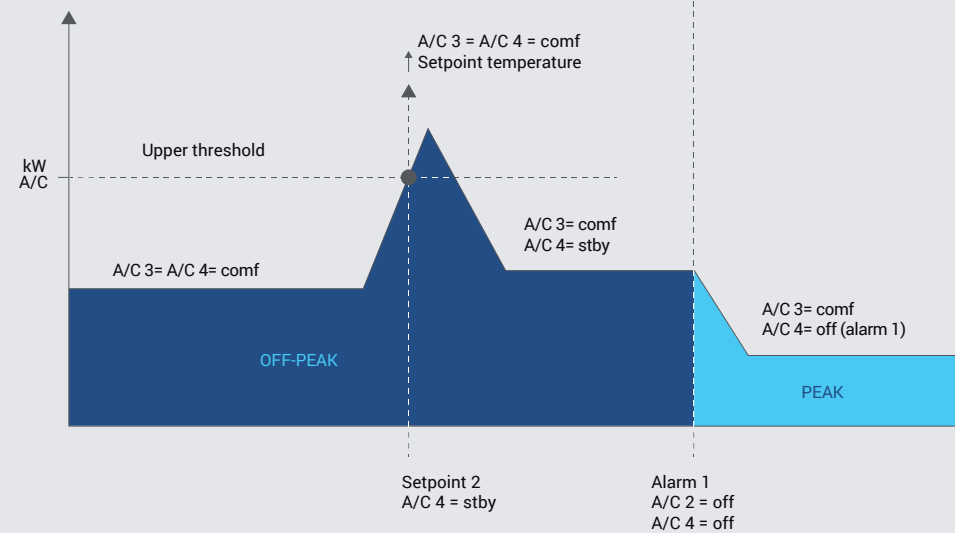

## Air conditioning

L2 L3

Upper floor

Main floor

AIR CONDITIONING	UPPER FLOOR		MAIN FLOOR	
	A/C 1	A/C 2	A/C 3	A/C 4
X kW - Setpoint 1	X	night mode	X	X
X kW - Setpoint 2	X	X	X	stby mode
Time discrimination - Alarm 1	X	off	X	off
Behaviour at end of all alarms	Enable and do nothing			