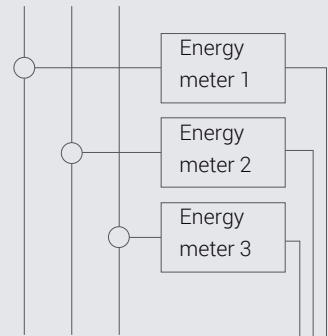

## Lamps

L1 L2 L3

## Air conditioning

L2 L3

Upper floor

Main floor

AIR CONDITIONING	UPPER FLOOR		MAIN FLOOR	
	A/C 1	A/C 2	A/C 3	A/C 4
X kW - Setpoint 1	X	night mode	X	X
X kW - Setpoint 2	X	X	X	stby mode
Time discrimination - Alarm 1	X	off	X	off
Behaviour at end of all alarms	Enable and do nothing			