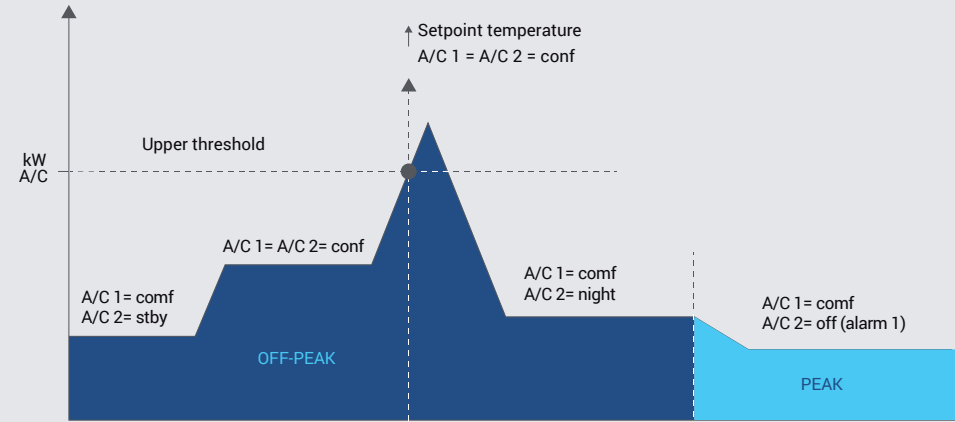

## Lamps

L1 L2 L3

## Air conditioning

L2 L3

Upper floor

Main floor

AIR CONDITIONING	UPPER FLOOR		MAIN FLOOR	
	A/C 1	A/C 2	A/C 3	A/C 4
X kW - Setpoint 1	X	night mode	X	X
X kW - Setpoint 2	X	X	X	stby mode
Time discrimination - Alarm 1	X	off	X	off
Behaviour at end of all alarms	Enable and do nothing			