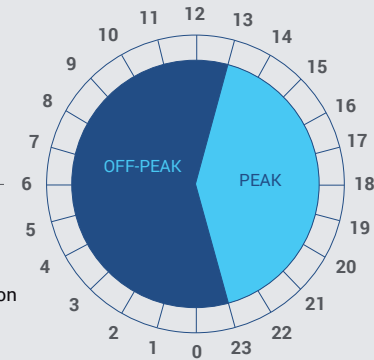

## Air conditioning

L2 L3

Upper floor

Main floor

AIR CONDITIONING	UPPER FLOOR		MAIN FLOOR	
	A/C 1	A/C 2	A/C 3	A/C 4
X kW - Setpoint 1	X	night mode	X	X
X kW - Setpoint 2	X	X	X	stby mode
Time discrimination - Alarm 1	X	off	X	off
Behaviour at end of all alarms	Enable and do nothing			