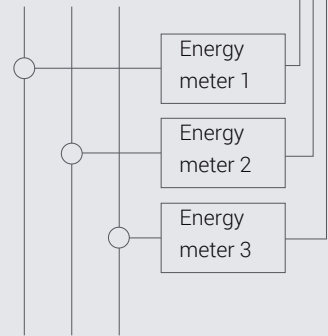

## Lamps

L1 L2 L3

## Air conditioning

L2 L3

Upper floor

Main floor

AIR CONDITIONING	UPPER FLOOR		MAIN FLOOR	
	A/C 1	A/C 2	A/C 3	A/C 4
X kW - Setpoint 1	X	night mode	X	X
X kW - Setpoint 2	X	X	X	stby mode
Time discrimination - Alarm 1	X	off	X	off
Behaviour at end of all alarms	Enable and do nothing			