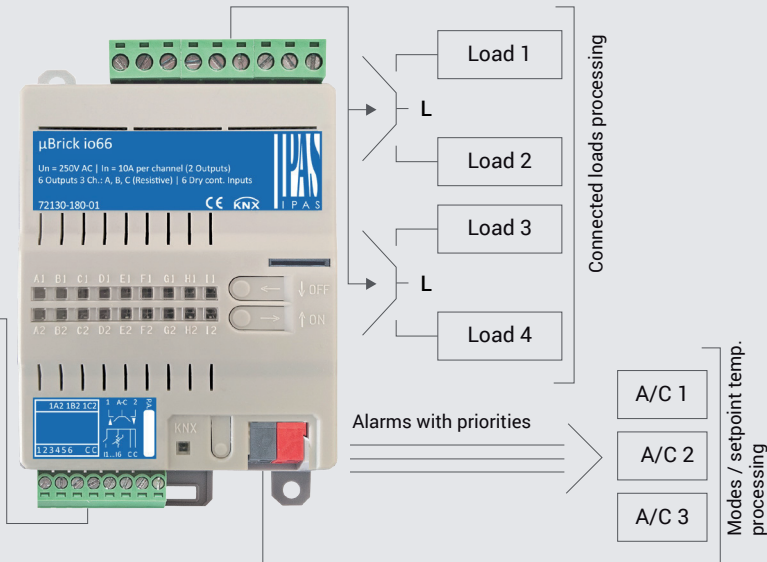

## Lamps

L1 L2 L3

## Air conditioning

L2 L3

Upper floor

Main floor

AIR CONDITIONING	UPPER FLOOR		MAIN FLOOR	
	A/C 1	A/C 2	A/C 3	A/C 4
X kW - Setpoint 1	X	night mode	X	X
X kW - Setpoint 2	X	X	X	stby mode
Time discrimination - Alarm 1	X	off	X	off
Behaviour at end of all alarms	Enable and do nothing			