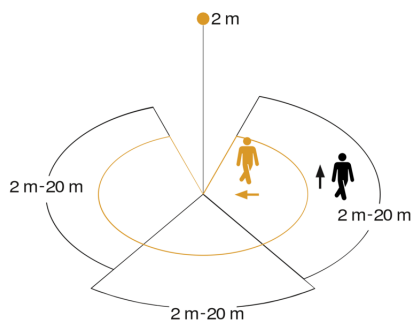

IP54

2 - 1000 lux

1 - 255 min

Teach

Teach mode

ideal 2 - 5 m

outside corner
bracket included

energy saving

Function description

King of the infrared motion detectors. The revolutionary sensIQ KNX for indoors and out, ideal for building entrances, loading bays, installation height up to 5 m, quadruple sensor system for optimum coverage over a 300° detection angle, 20 m range (tangential), metre-precision reach setting in 3 different directions. Remote control and corner wall mount bracket included.

Technical specifications

Type	Motion detectors
Type of accessory	Corner adapter
Dimensions (L x W x H)	172 x 113 x 144 mm
Sensor Technology	passive infrared
Application, place	Indoors, Outdoors
Installation site	wall, ceiling, corner
Installation	Surface wiring
Mounting height	2,00 – 5,00 m
Reach, radial	r = 4 m (42 m ²)
Reach, tangential	r = 20 m (1047 m ²)
Reach, detail	Reach adjustable from 2 - 20 m in 3 directions (100° in each)
Detection angle	300 °
Angle of aperture	180 °
Switching zones	1360 switching zones
Optimum mounting height	2 m
Mechanical scalability	Yes
Sneak-by guard	Yes
Capability of masking out individual segments	Yes
Electronic scalability	No
Twilight setting TEACH	Yes
Twilight setting	2 – 1000 lx

Detection Zone

Mögliche Montagehöhe: 2,00 m – 5,00 m

Orange: radial

Schwarz: tangential

3 skalierbare Zonen

Dimension Drawing